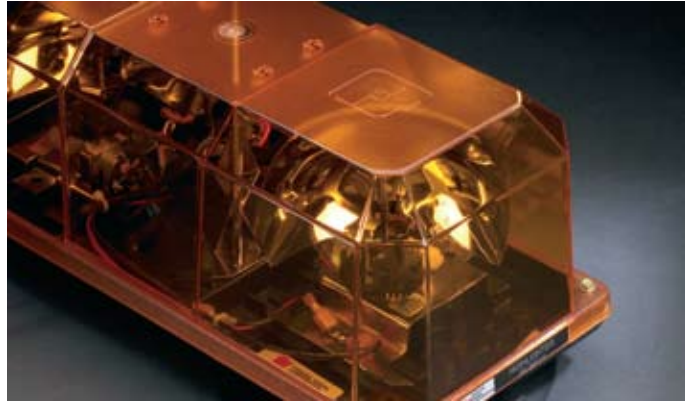

> How to Order

Specify Model*

- **450112** HLC, (2) 95 FPM rotators, diagonal mirror, permanent mount
- **452112** HLCDM, (2) 95 FPM rotators, diamond mirror, permanent mount
- **451112** HLC-FAST, (2) 175 FPM rotators, diagonal mirror, permanent mount
- **452142** HLCM, (2) 95 FPM rotators, diagonal mirror, magnetic mount, and 10' cord with cigarette plug
- **452412** HLCM-FAST, (2) 175 FPM rotators, diagonal mirror, magnetic mount, and 10' cord with cigarette plug

*Specify dome color: red, blue, amber, clear or green.

Large parabolic reflectors and brilliant 55-watt halogen bulbs produce an attention-getting 80,000 candelas per flash.

For 24V models please contact customer service at 800-264-3578

Order magnetic mount kit (if necessary)

- **HLCMK** Magnetic mount kit, includes magnets, cable, and hardware

Order Options (if necessary)

- **DCK** Dome cover kit for stationary reflectors (specify color: red, blue, amber, green, black)
- **SPL2** Colored lens for rotator (specify color: red, blue, amber, green)

	450112	452142	451112	452112	452412
Factory Set Specifications					
Input Voltage	12.8 VDC	12.8 VDC	12.8 VDC	12.8 VDC	12.8 VDC
Current Draw	8.6A	8.6A	8.6A	8.6A	8.6A
Candelas	80,000	80,000	80,000	80,000	80,000
Flash Rate	285/min.	285/min.	525/min.	380/min.	525/min.
Physical Specifications					
Length	15.8 in (40 cm)	15.8 in (40 cm)	15.8 in (40 cm)	15.8 in (40 cm)	15.8 in (40 cm)
Width	7.0 in (17.8 cm)	7.0 in (17.8 cm)	7.0 in (17.8 cm)	7.0 in (17.8 cm)	7.0 in (17.8 cm)
Height	5.3 in (13.5 cm)	5.3 in (13.5 cm)	5.3 in (13.5 cm)	5.3 in (13.5 cm)	5.3 in (13.5 cm)
Ship Weight					
	5.0 lbs (2.3 kg)	7.3 lbs (3.3 kg)	5.0 lbs (2.3 kg)	5.0 lbs (2.3 kg)	7.3 lbs (3.3 kg)